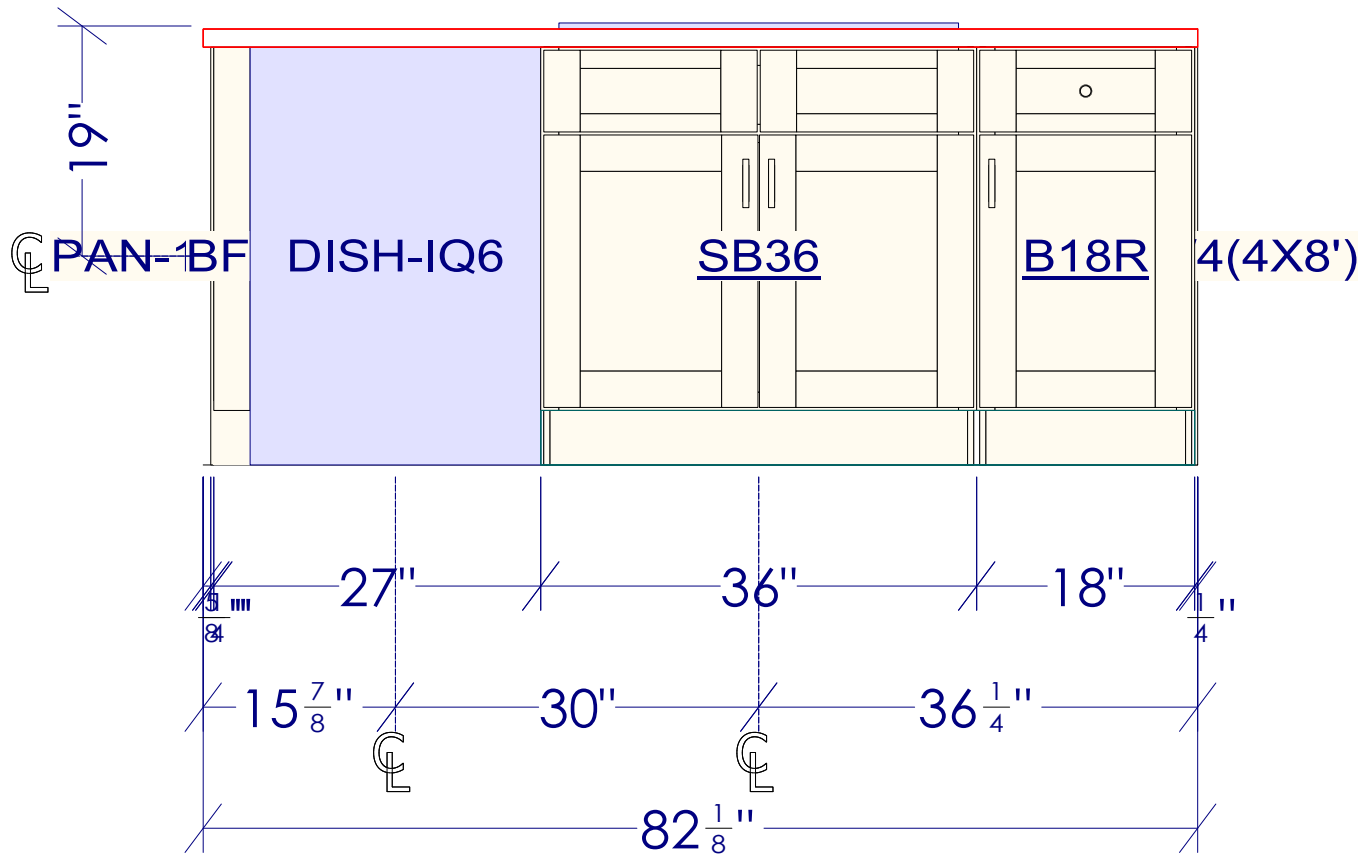

All dimensions and size designations given are subject to verification on job site and adjustment to fit job conditions.

This is an original design and must not be released or copied unless applicable fee has been paid or job order placed.

Designed: 5/9/2023
Printed: 5/11/2023