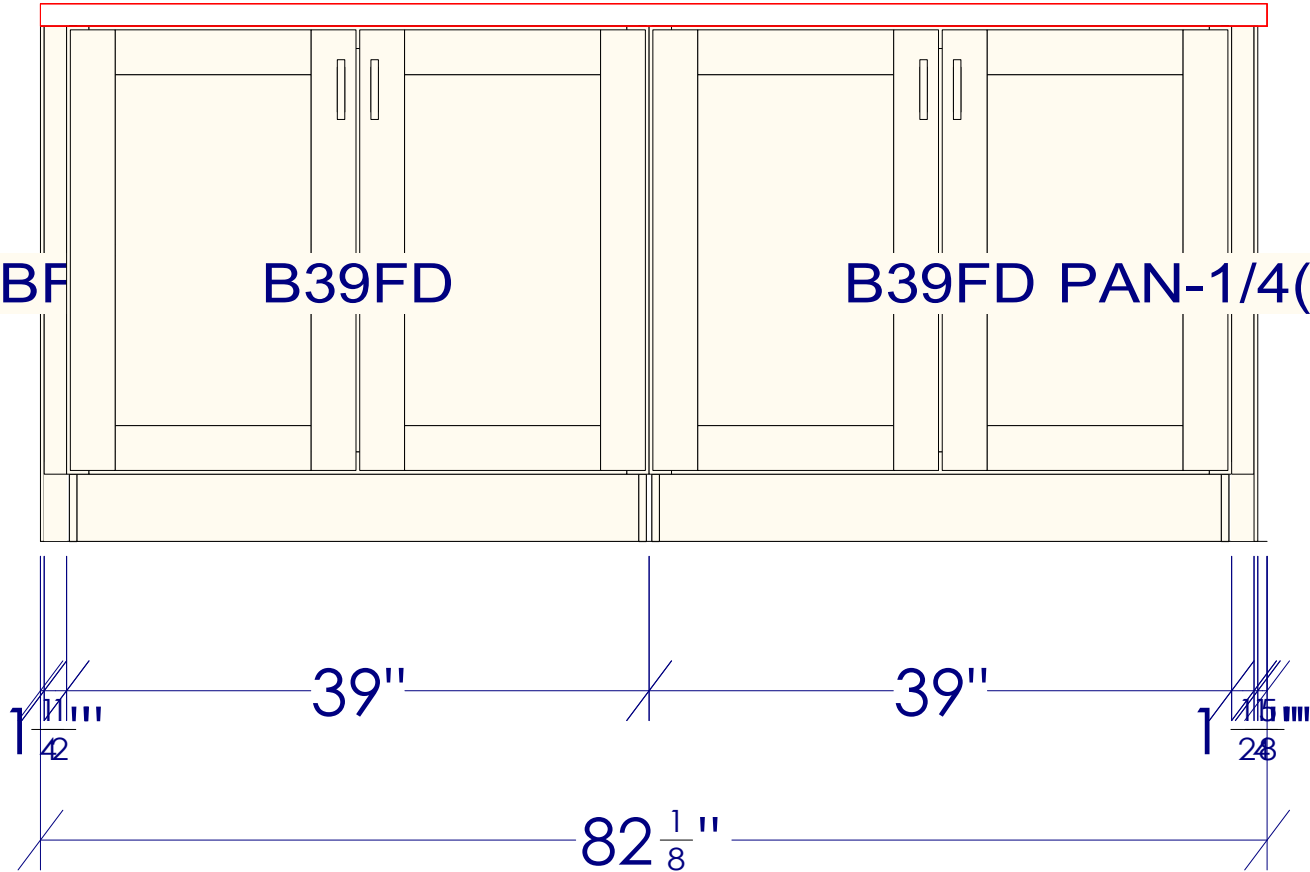

Designed: 5/9/2023  
 Printed: 5/11/2023

PAN-BF

B39FD

B39FD PAN-1/4(4X8')

All dimensions and size designations given are subject to verification on job site and adjustment to fit job conditions.

2020

This is an original design and must not be released or copied unless applicable fee has been paid or job order placed.